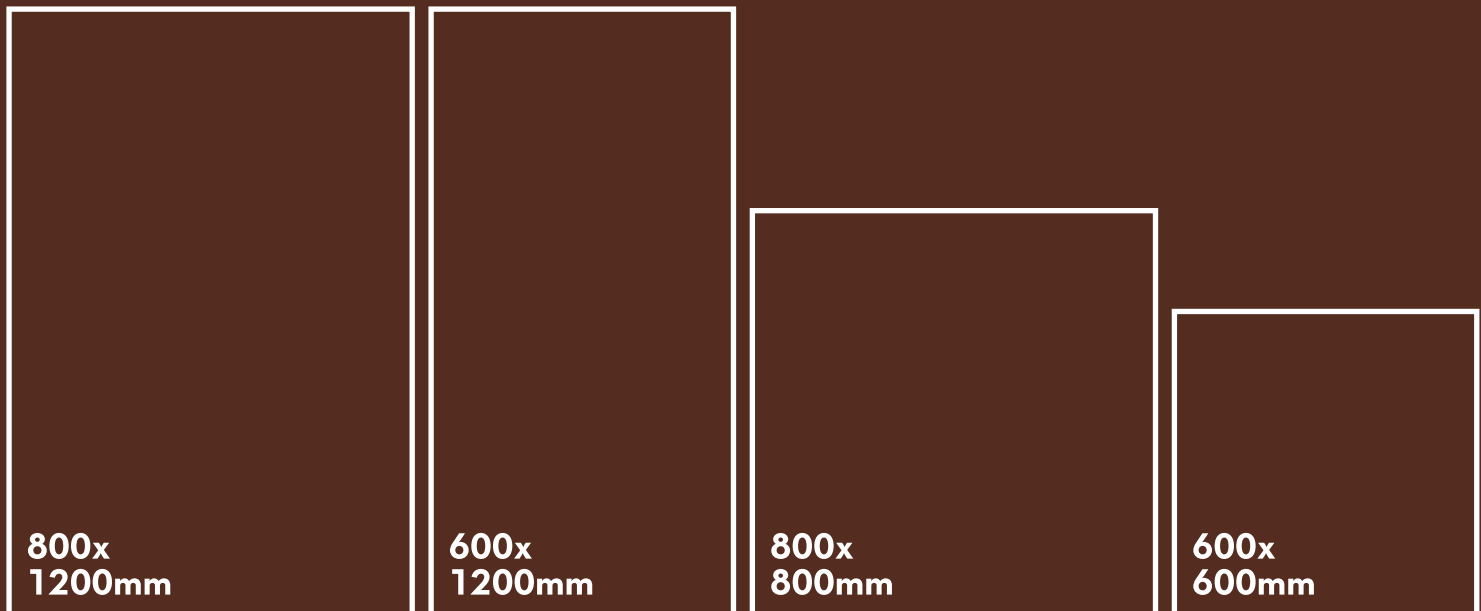

When
elegance
meets
durability,
an exceptional
creation
advents!

**600x
1200mm**

FULLBODY
VITRIFIED TILES

ALSO AVAILABLE SIZES

DOUBLE CHARGE VITRIFIED TILES

FULLBODY VITRIFIED TILES

WALL TILES

600x1200mm