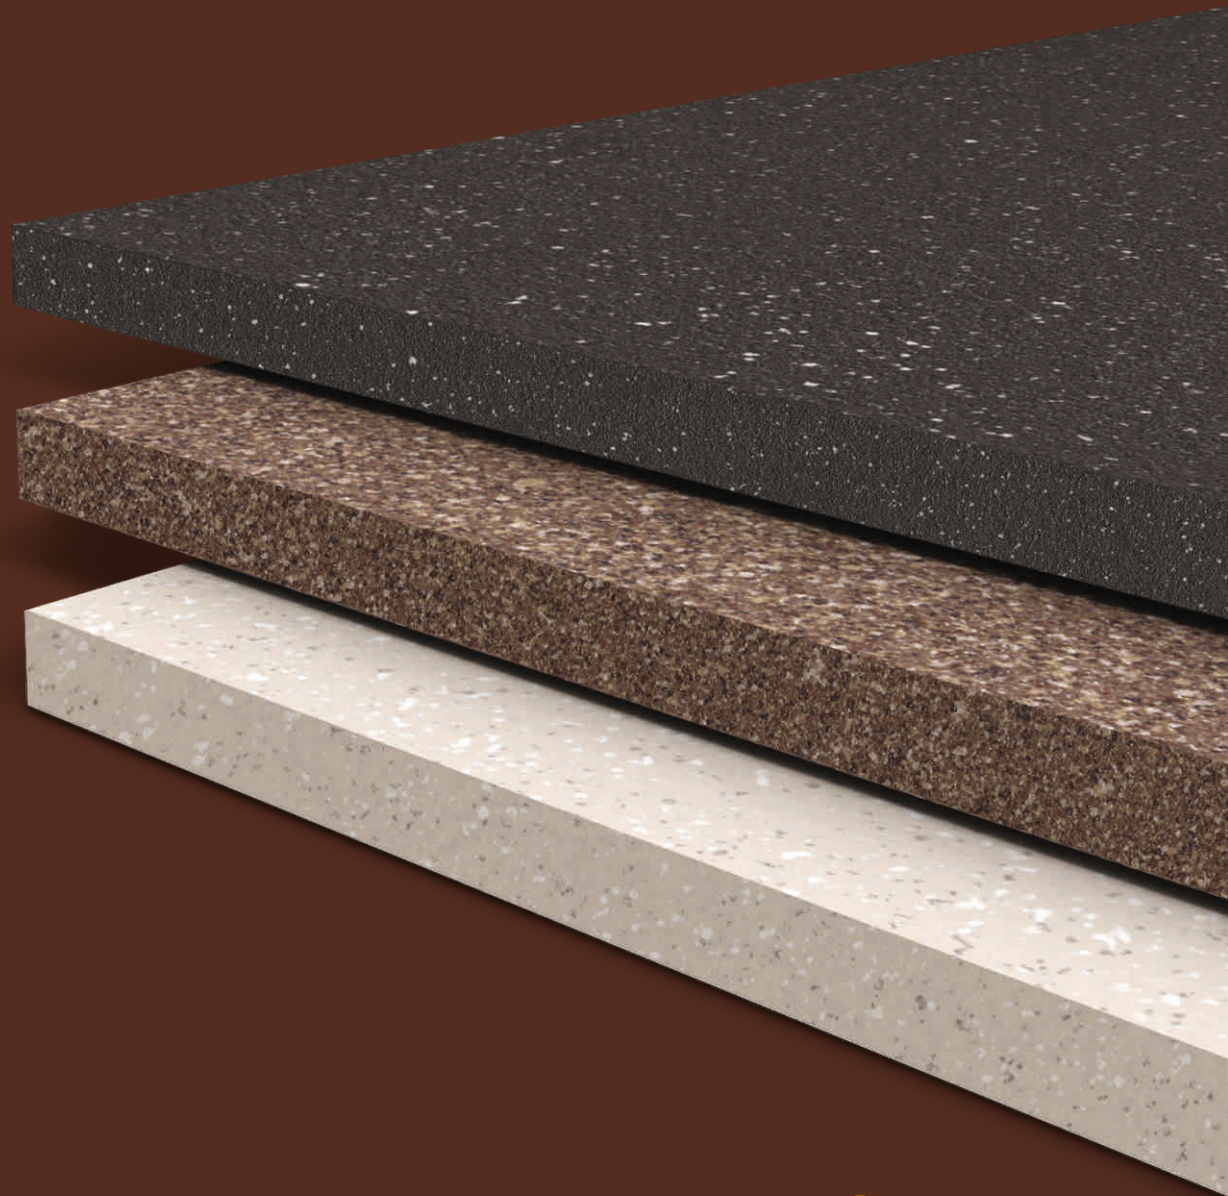

When
elegance
meets
durability,
an exceptional
creation
advents!

**600x
1200mm**

FULLBODY
VITRIFIED TILES

ALSO AVAILABLE SIZES

DOUBLE CHARGE VITRIFIED TILES

FULLBODY VITRIFIED TILES

WALL TILES

600x1200mm

GRANITE SERIES

BLACK (D)

NERO (D)

RIVER

BROWN (D)

JET BLACK (special)

SAHARA

CHOCO (D)

TAN

BEIGE

WHITE (D)

EASY TO CLEAN
AND MAINTAIN

WATER
RESISTANT

FIRE
RESISTANCE

CHEMICAL
RESISTANCE

COLOR RESISTANCE
TO LIGHT