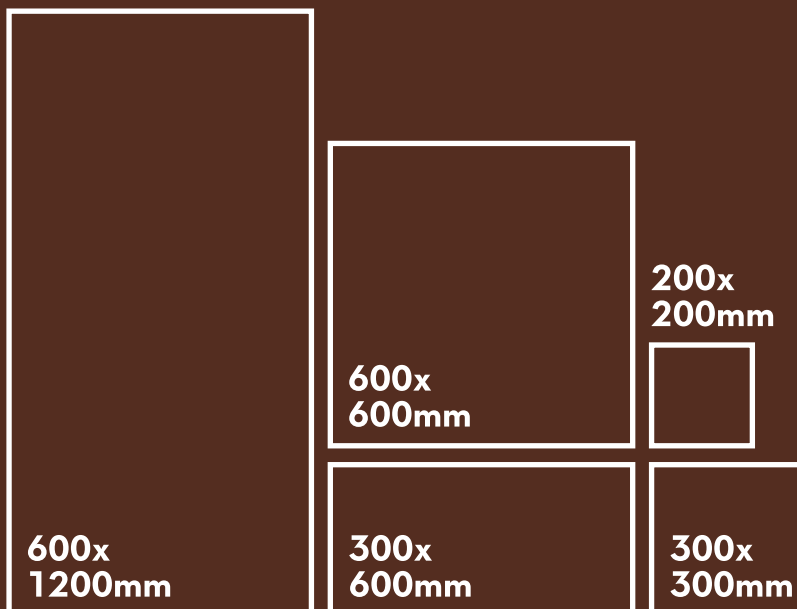

When
elegance
meets
durability,
an exceptional
creation
advents!

**600x
1200mm**

FULLBODY
VITRIFIED TILES

ALSO AVAILABLE SIZES

DOUBLE CHARGE VITRIFIED TILES

FULLBODY VITRIFIED TILES

WALL TILES

600x1200mm

SHOWER

GRANITE BLACK (D)

SIZE	GLOSSY	MATT
600x1200mm	✓	✓
600x600mm		

600x1200mm
FULLBODY VITRIFIED TILES

GRANITE SERIES

FACADE

FLOOR &
WALL

FURNITURE
TOPS

SHOWER

GRANITE CHOCO (D)

SIZE	GLOSSY	MATT
600x1200mm	✓	✓
600x600mm	✓	✓

600x1200mm

FULLBODY VITRIFIED TILES

GRANITE SERIES

FACADE

FLOOR &
WALL

GARDEN

SHOWER

GRANITE BROWN (D)

SIZE	GLOSSY	MATT
600x1200mm	✓	✓
600x600mm	✓	✓

600x1200mm
FULLBODY VITRIFIED TILES

GRANITE SERIES

FACADE

FLOOR &
WALL