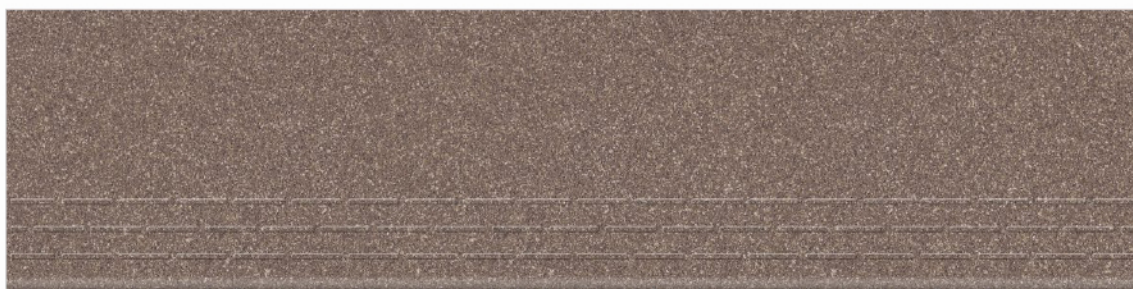

ALSO AVAILABLE
FULL BULL NOSE EDGE STEP

ALSO AVAILABLE
SANDWICH IN STEP

FINISH
MATT

STEP RISER

FULLBODY TILES

-
Granite Choco (D)

STEP

300x1200mm