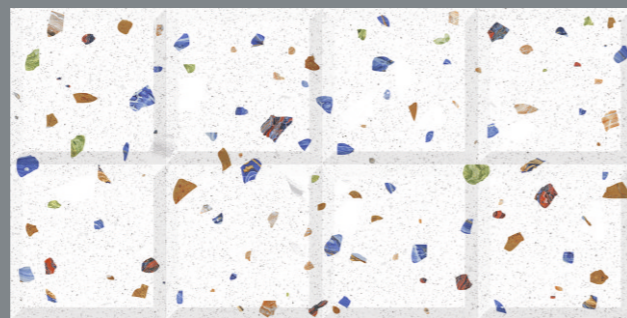

ZACHRY COFFEE HL1

METHU GRIS DARK

ZACHRY COFFEE DARK

SIZE	FINISH	THICKNESS	PCS/BOX	WEIGHT/BOX
30x60cm	Matt	9mm	05	14.00 <small>Approx</small>

EMET AQUA

NASH WHITE

EMET AQUA HL1

NASH WHITE HL2